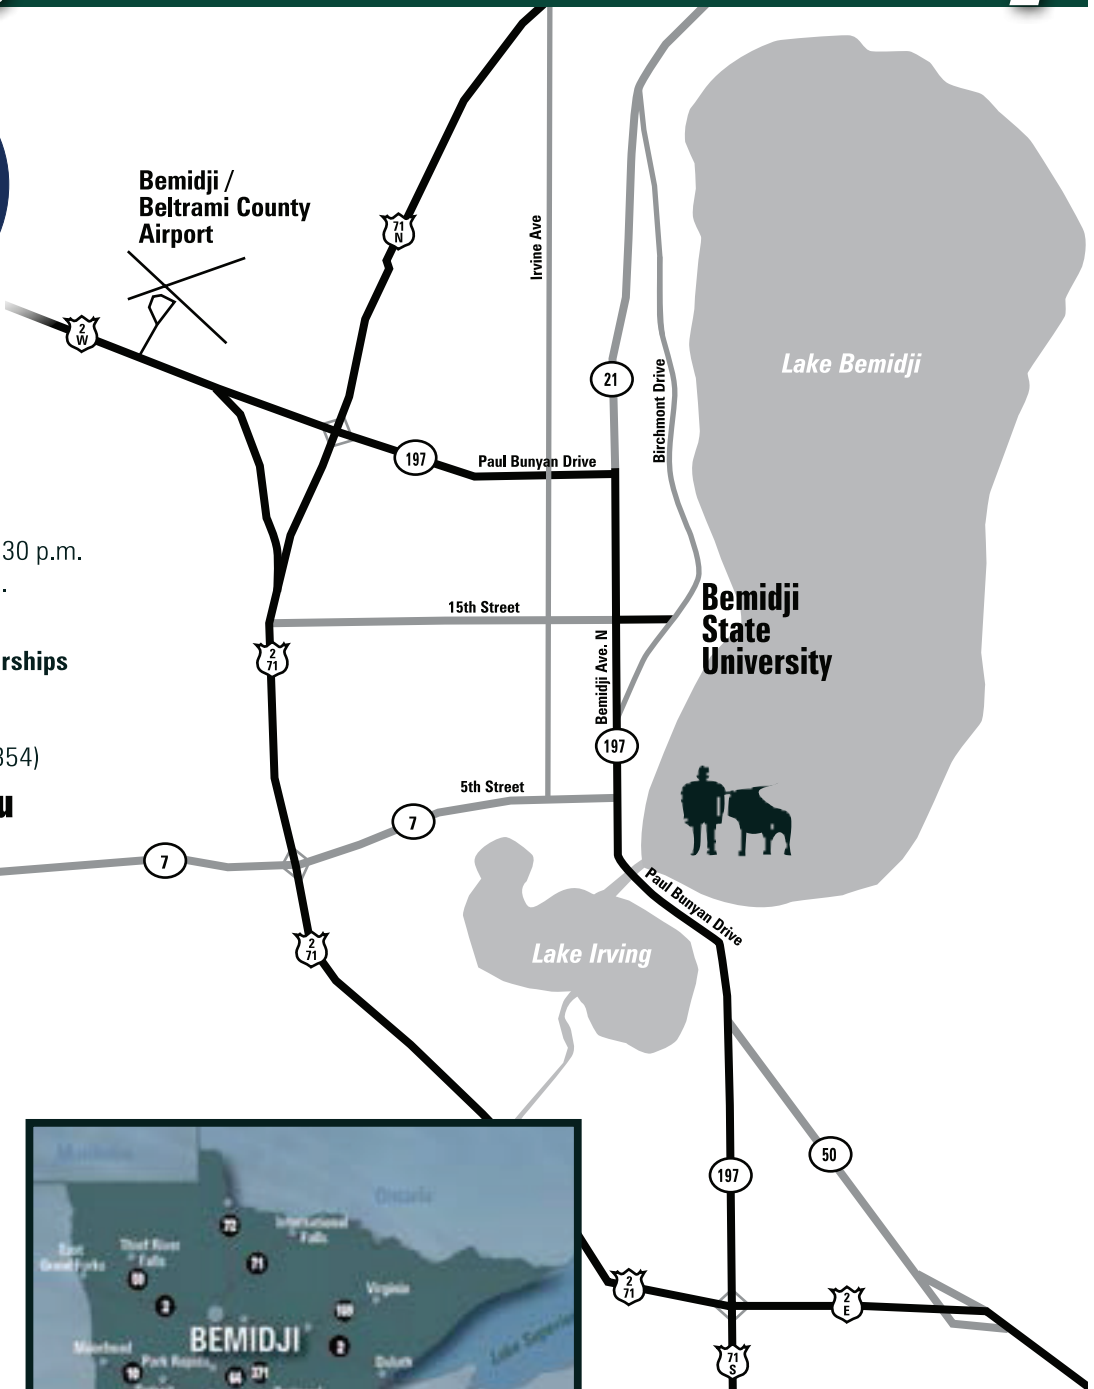

- Parking
- Accessible entrance
- Recreation path

Swimming Beach

Diamond Point Park

Enter the front of building #10 (Beaux Arts ballroom). If your event is in somewhere other than the ballroom, go down one level to the information desk and someone will direct you to your room(s).

Park in the Bangsberg parking lot

BEMIDJI
STATE UNIVERSITY

Bemidji State University

1500 Birchmont Dr. NE
 Bemidji, MN 56601-2699
 218-755-2001
 1-800-475-2001
 Business Hours
 During academic year: 8 a.m. - 4:30 p.m.
 Summer hours: 7:30 a.m. - 4 p.m.

Office of Admissions and Scholarships

Telephone: 218-755-2040
 Fax: 218-755-2074
 Toll-Free: 1-877-BEMIDJI (236-4354)

www.bemidjistate.edu

Miles from BSU to:

Brainerd	97
Detroit Lakes	92
Duluth	150
East Grand Forks	113
Grand Rapids	69
International Falls	112
Mankato	266
Marshall	251
Minneapolis/St. Paul	220
Moorhead	134
Rochester	297
St. Cloud	150
Thief River Falls	91
Virginia	130
Worthington	314